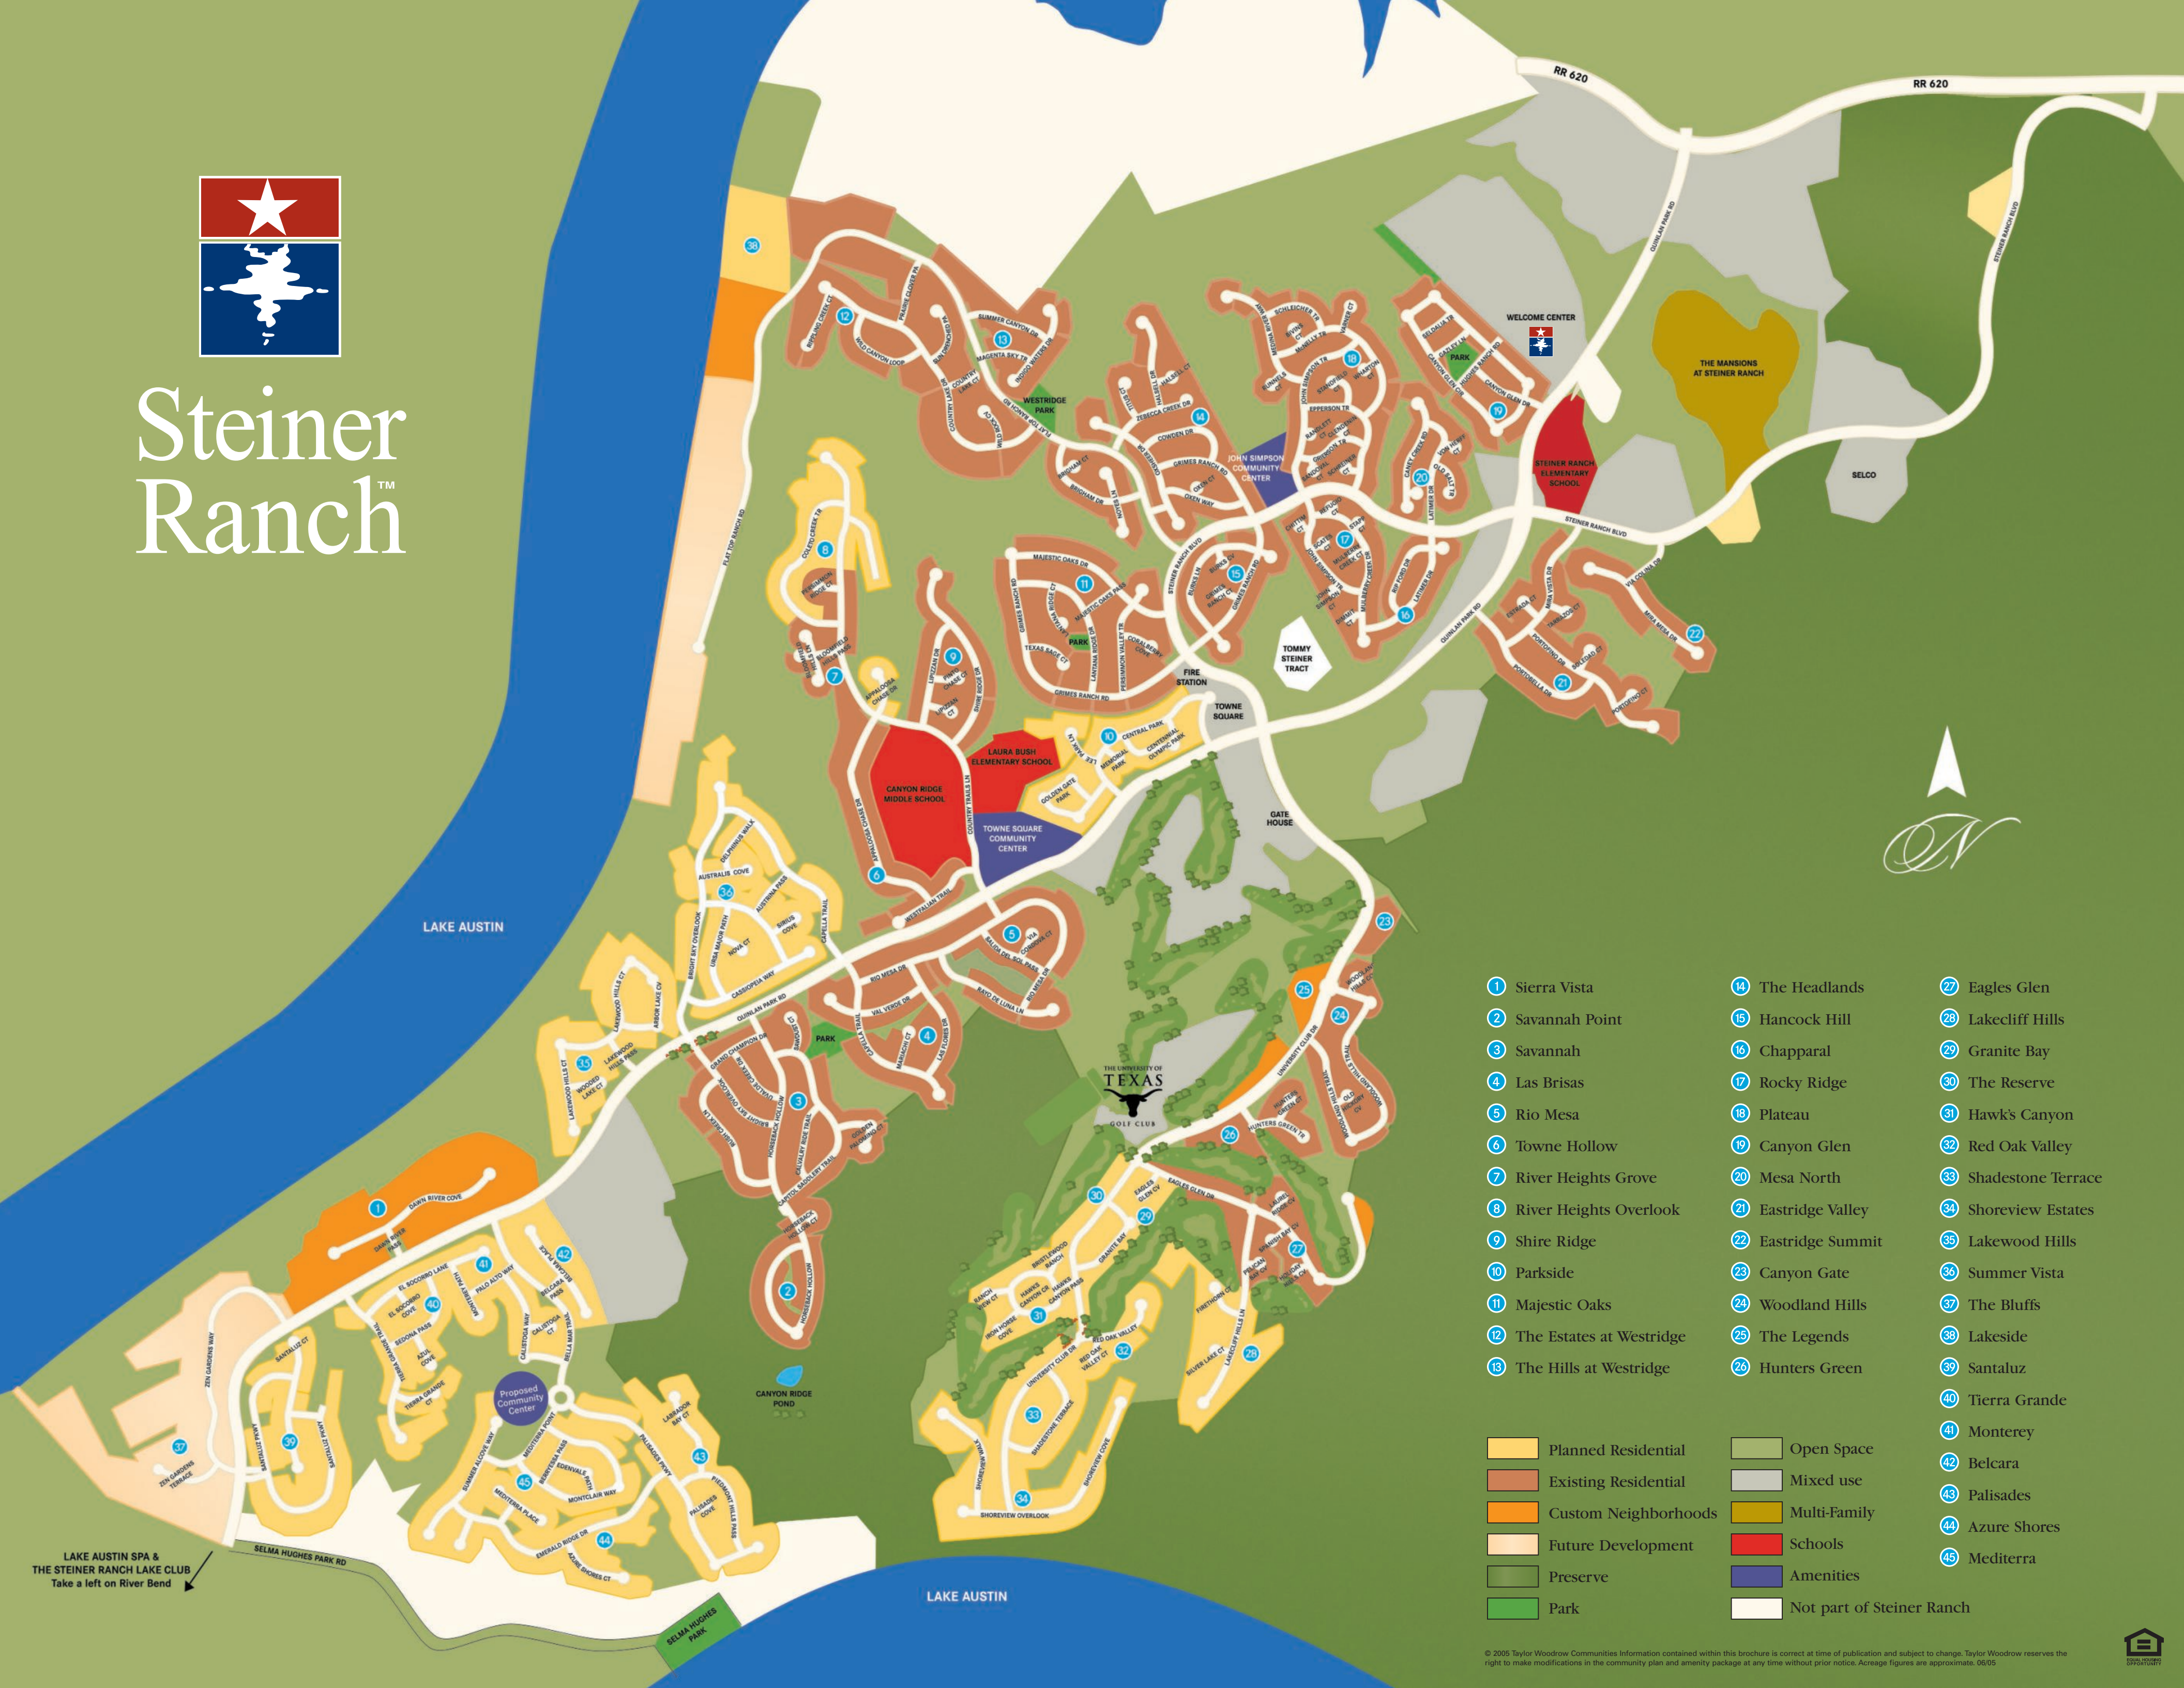

Steiner Ranch™

1 Sierra Vista	14 The Headlands	27 Eagles Glen
2 Savannah Point	15 Hancock Hill	28 Lakecliff Hills
3 Savannah	16 Chapparral	29 Granite Bay
4 Las Brisas	17 Rocky Ridge	30 The Reserve
5 Rio Mesa	18 Plateau	31 Hawk's Canyon
6 Towne Hollow	19 Canyon Glen	32 Red Oak Valley
7 River Heights Grove	20 Mesa North	33 Shadestone Terrace
8 River Heights Overlook	21 Eastridge Valley	34 Shoreview Estates
9 Shire Ridge	22 Eastridge Summit	35 Lakewood Hills
10 Parkside	23 Canyon Gate	36 Summer Vista
11 Majestic Oaks	24 Woodland Hills	37 The Bluffs
12 The Estates at Westridge	25 The Legends	38 Lakeside
13 The Hills at Westridge	26 Hunters Green	39 Santaluz
		40 Tierra Grande
		41 Monterey
		42 Belcara
		43 Palisades
		44 Azure Shores
		45 Mediterra

Planned Residential	Open Space
Existing Residential	Mixed use
Custom Neighborhoods	Multi-Family
Future Development	Schools
Preserve	Amenities
Park	Not part of Steiner Ranch

LAKE AUSTIN SPA & THE STEINER RANCH LAKE CLUB
Take a left on River Bend